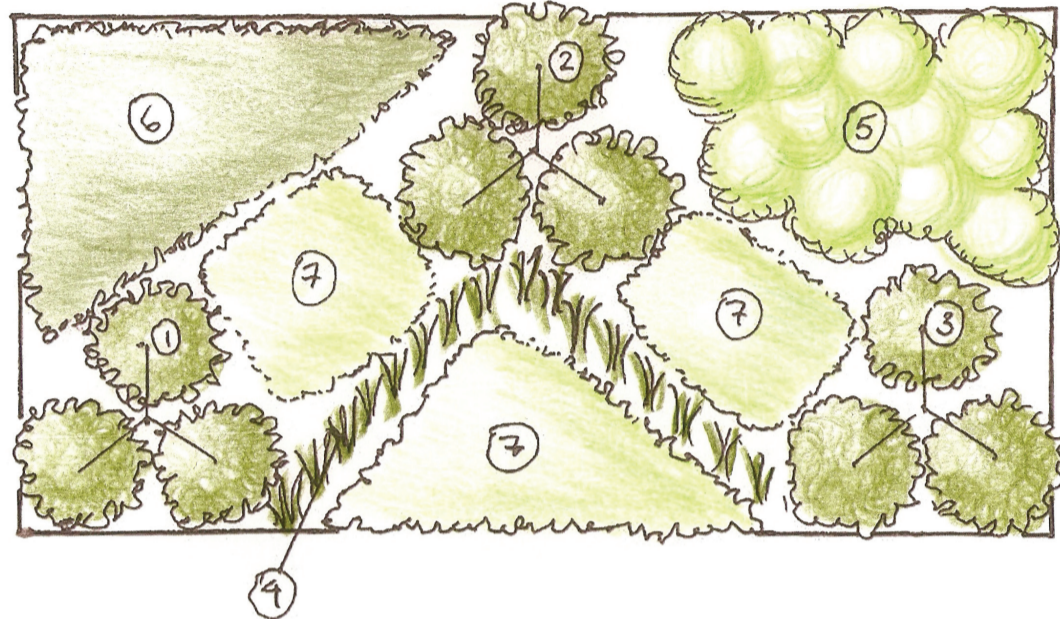

# Kitchen Garden

Salad Bag Collection:  
2m x 1m

- 1: Tomato 'Shirley'
- 2: Tomato 'Golden Cherry'
- 3: Tomato 'Gardeners' Delight'
- 4: Spring onion 'White Lisbon'
- 5: Lettuce 'Rushmoor'
- 6: Rocket 'Runaway'
- 7: Baby leaf salad